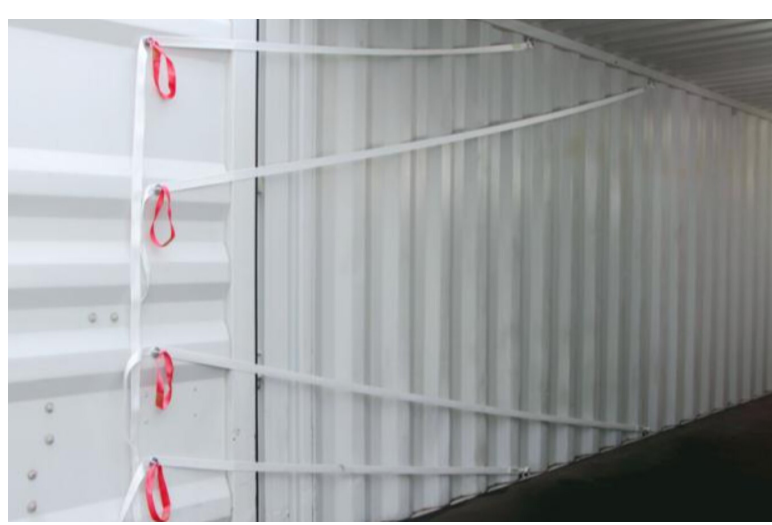

### Lashing Restraint Systems for Container Shipments

Eco Lash by CargoTuff is a lashing system for securing loads in containers for lightweight goods. The lashing strap is customizable; during loading, you can cut the strap to your required length. When used with cardboard edge protectors, this system is easily customizable to your specific load.