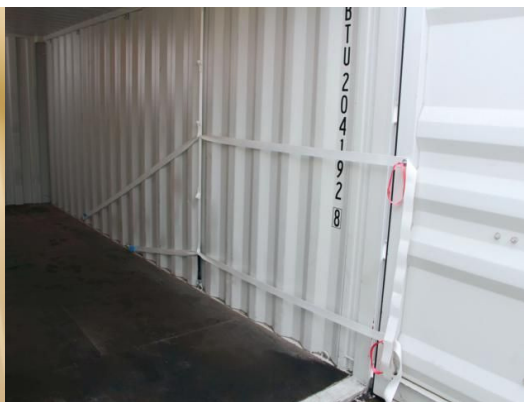

Sustainable

Recyclable

Call us: 1-844-963-5206

Visit us: www.cargo-tuff.com