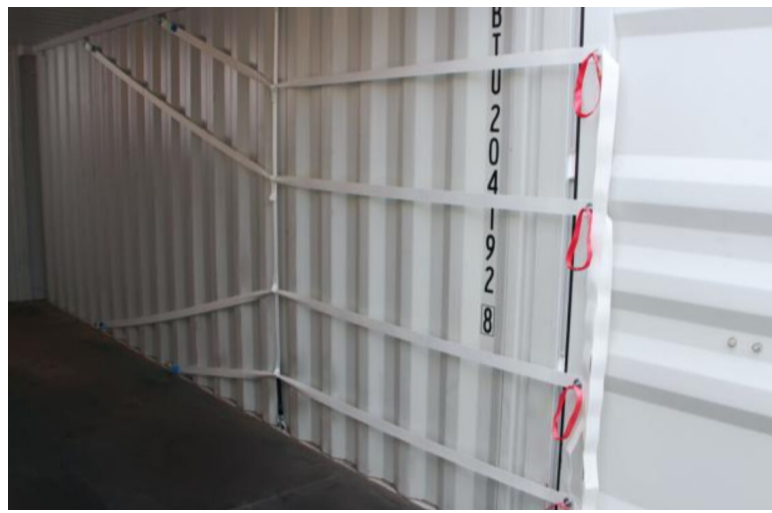

Pro Lash

Lashing Restraint Systems for Container Shipments

Pro Lash systems by CargoTuff are recommended for securing your heaviest and most valuable cargo in containers. Our pre-assembled restraint systems for container shipments secure your goods and ensure that your cargo arrives at its destination damage free.

This system is effective in the securement of barrels, big bags, IBCs, wooden boxes or many other heavy products in shipping containers. Pro Lash is our fastest and most flexible installation system.

Technical Specifications

- Vertical strap width: 50 mm
- Horizontal strap width: 38mm / 50mm
- Vertical attachment: claw hooks with safety clip
- Horizontal attachment: lashing strap
- Number of horizontal straps: 2-/3-parted
- Standard vertical height: 2,600mm / 102 in
- Standard horizontal length: 3,100mm / 122 in

Key Benefits

- Pre-assembled
- Fast and easy installation
- Height-adjustable and extendable
- Conforms to CTU code
- Safety - Minimizes the risk of injuries when containers are opened
- Requires less storage space than other securement products
- Available in small pack-outs
 - 2 straps: 8 sets per box
 - 3 straps: 7 sets per box
 - 4 straps: 5 sets per box